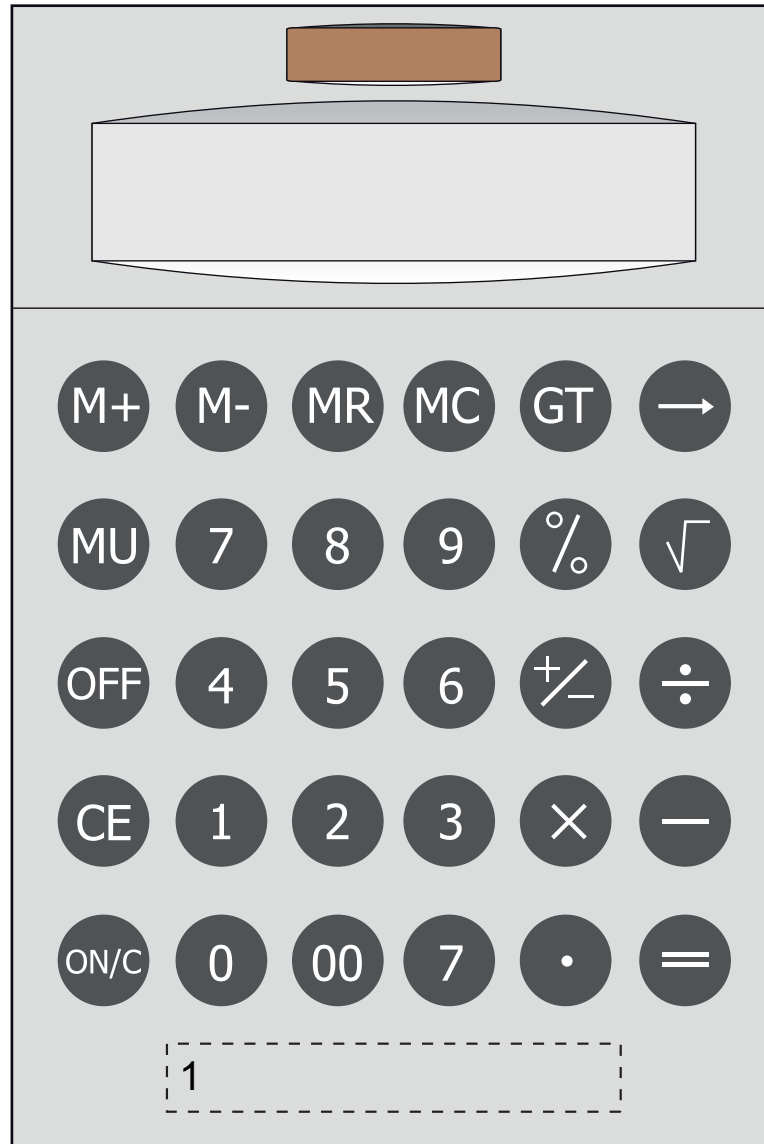

AR1253

100%

Position

Print size (mm)

Print code (no of colors)

1: Below buttons

60x9

P2(4)/B