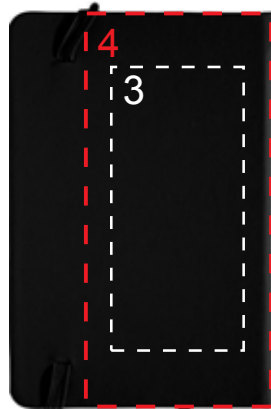

AR1804

25%

Position

Print size (mm)

Print code (no of colors)

1: Front	70x150	S1(2), T1(8), TD(8), LC(1), B(1)/A
2: Front - whole cover surface	140x210	TD(8), PD2(8)/A
3: Back	70x150	S1(2), T1(8), TD(8), LC(1), B(1)/A
4: Back PD	100x210	PD2(8)/A

Notes: The effect and a quality of embossing on this item might differ because of the material structure.

Embossing with foil it's not possible anymore, because of the poor quality of imprint.

Example of various effects of embossing.