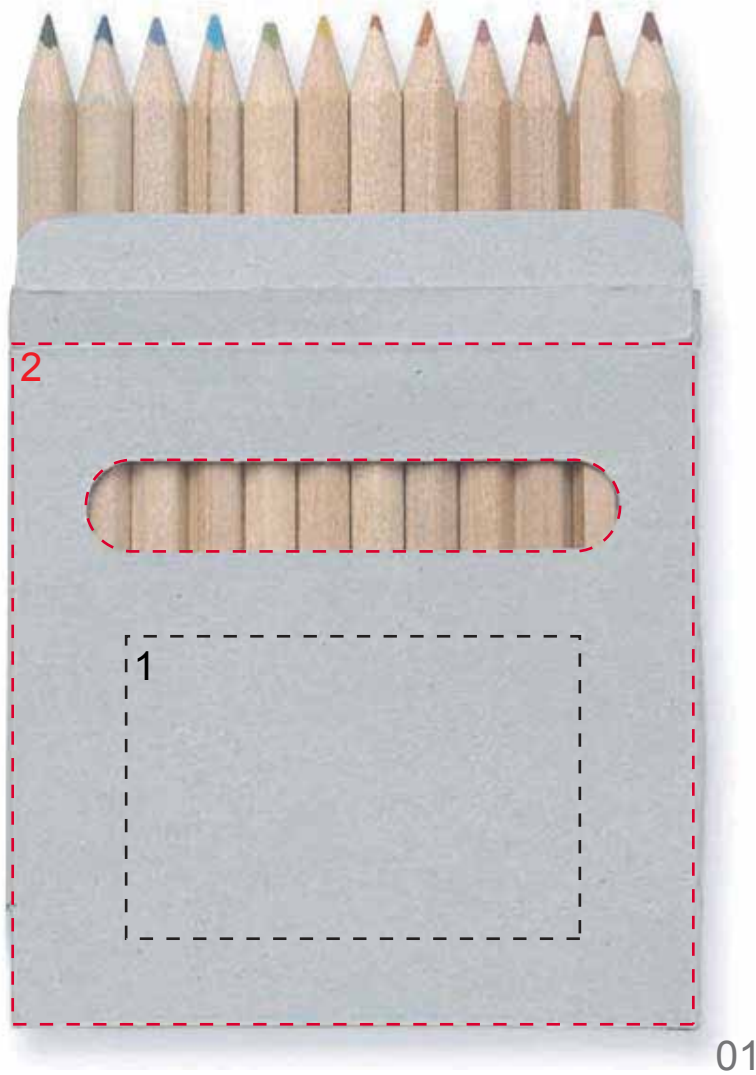

IT1047

100%

Position

Print size (mm)

Print code (no of colors)

1: Front
2: Front PD

60x40
90x90

P1(4), DL(8)
PD2(8)

50 %

Note: Not printable on the back.

back