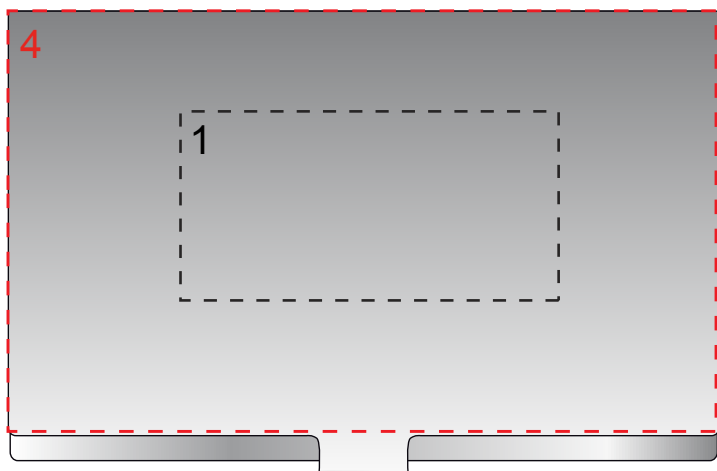

KC2225

100%

Position

Print size (mm)

Print code (no of colors)

1: Top of lid

50x25

P3(4), LY(1)/B

2: Bottom

50x25

P3(4), LY(1)/B

3: Inside of lid

50x25

P3(4), LY(1)/B

4: Top of lid PD

94x56

PD1(8)/B

5: Bottom PD

93x60

PD1(8)/B

Approximate color of engraving: white

17