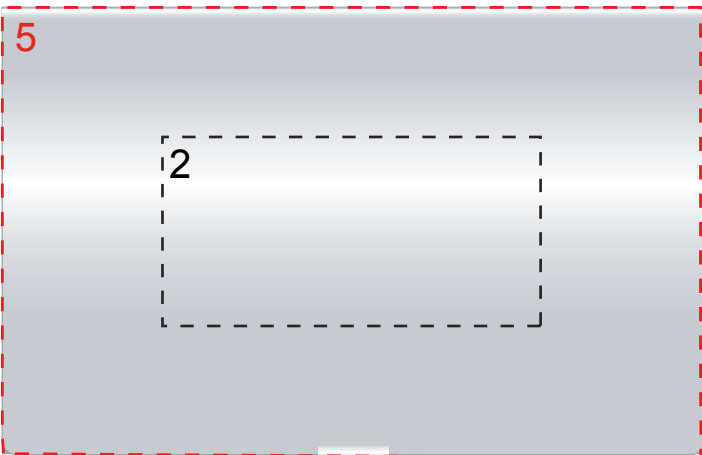

KC2225

100%

Position

Print size (mm)

Print code (no of colors)

1: Top of lid

50x25

P3(4), LY(1)/B

2: Bottom

50x25

P3(4), LY(1)/B

3: Inside of lid

50x25

P3(4), LY(1)/B

4: Top of lid PD

94x56

PD1(8)/B

5: Bottom PD

93x60

PD1(8)/B

Approximate color of engraving: white

17