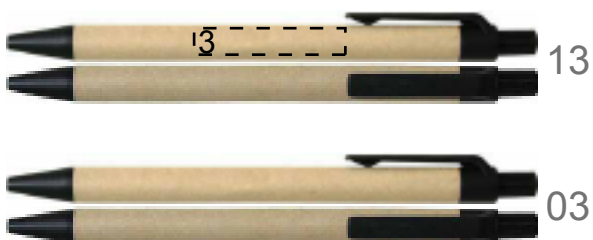

P1(4)/B

5: Front notebook Pad

80x50

P1(4)/B

50%

Note: Ink is partially being absorbed by the cardboard. Imprint will not come out clear. light colors are invisible on 13. On 03, only pms 877 is possible. All other colors need to be screen-printed on the black item.