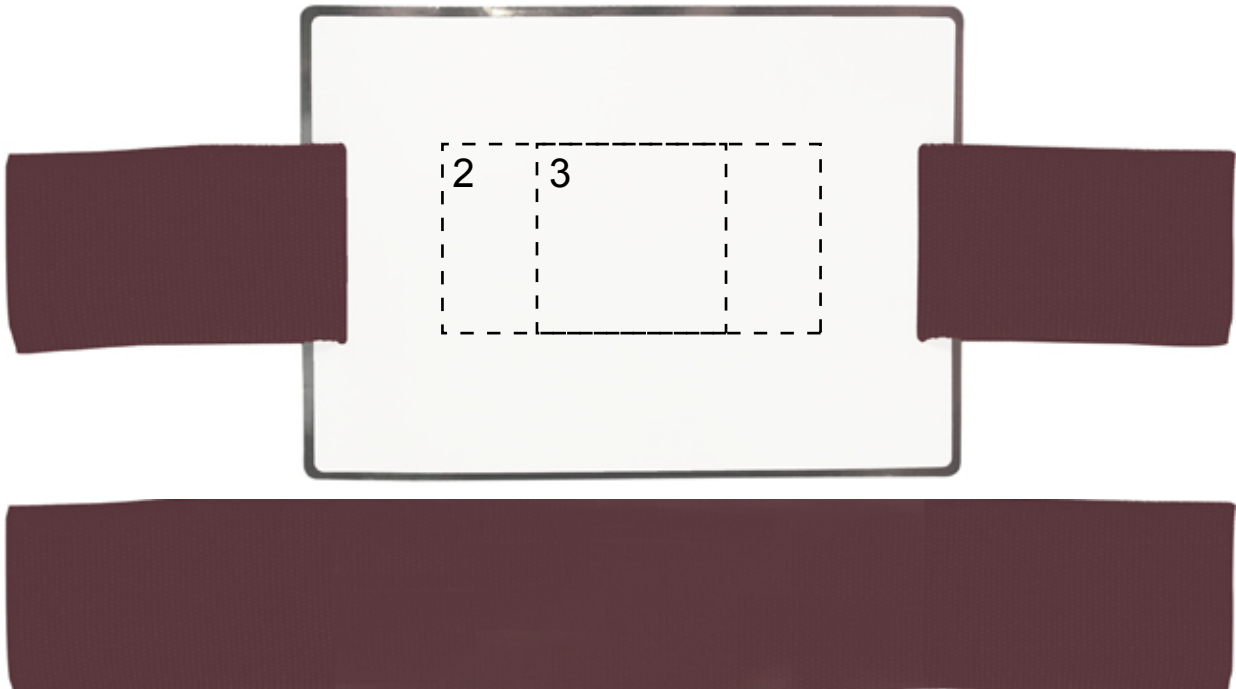

MO7246

50%

Position

Print size (mm)

Print code (no of colors)

- 1: Blanket
- 2: Label screen
- 3: Label pad

150x150
100x50
50x50

E(8)/C
S1(2), DL(8)/C
P1(4)/C