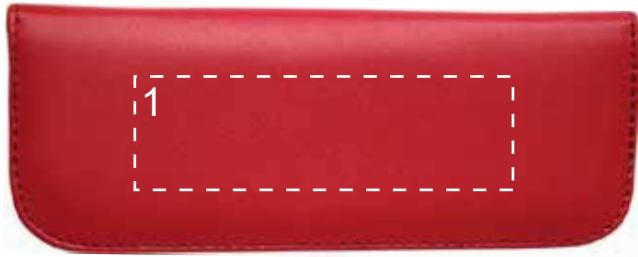

MO7475

50%

Position

Print size (mm)

Print code (no of colors)

- 1: Pouch
- 2: Pen next to clip
- 3: Roller next to clip

100x30
30x7
30x7

S1(1), LC(1)/C
P3(1), LY(1)/C
P3(1), LY(1)/C

Approximate color of engraving: PMS 877

05

03

04