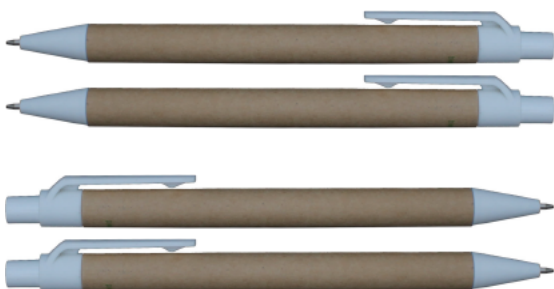

MO7620

50%

Position

Print size (mm)

Print code (no of colors)

- 1: Barrel pen right handed
- 2: Barrel pencil right handed
- 3: Barrel pen left handed
- 4: Barrel pencil left handed
- 5: Pouch

70x6
70x6
70x6
70x6
30x70

P1(4)/B
P1(4)/B
P1(4)/B
P1(4)/B
P1(4)/B

48

03

06

**Note: Light print colors are hardly visible on the cardboard surface, because of the reflection of the material, and the absorption.
The text biodegradable is pre printed and varies in position**