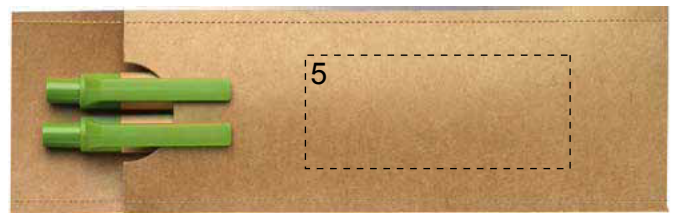

MO7620

50%

Position

Print size (mm)

Print code (no of colors)

- 1: Barrel pen right handed
- 2: Barrel pencil right handed
- 3: Barrel pen left handed
- 4: Barrel pencil left handed
- 5: Pouch

70x6
70x6
70x6
70x6
30x70

P1(4)/B
P1(4)/B
P1(4)/B
P1(4)/B
P1(4)/B

48

03

06

**Note: Light print colors are hardly visible on the cardboard surface, because of the reflection of the material, and the absorption.
The text biodegradable is pre printed and varies in position**