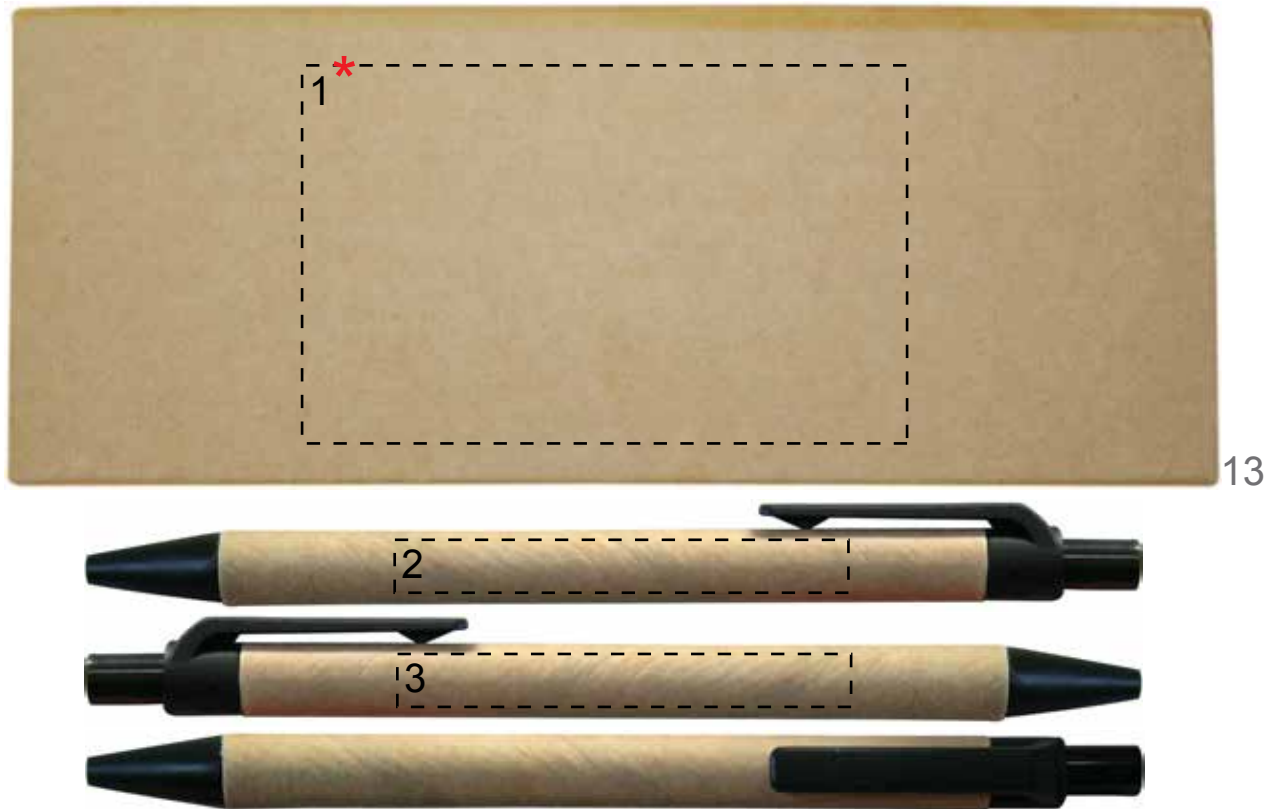

MO7756

100%

Position

Print size (mm)

Print code (no of colors)

- 1: Top lid
- 2: Pen barrel right
- 3: Pen barrel left

*80x50
60x7
60x7

P2(4)/C
P2(4)/C
P2(4)/C

50%

50%

Note: * 4 colors by pad it's possible, but without any backgrounds, because of material absorbing, only simple logotypes can be printed (for examlpe text, etc.)