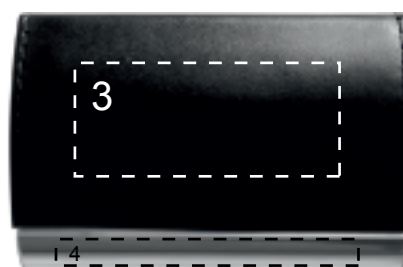

**MO8406**

**50%**

<i>Position</i>	<i>Print size (mm)</i>	<i>Print code (no of colors)</i>
1: Box	100x100	S1(1), DL (8) /B
2: Pen	40x7	P2(1), L /B
3: Businesscart holder	70x30	P2(1), L /B
4: Businesscart holder metal	80x7	L /B
5: Keyring	35x8	P2(1) /B