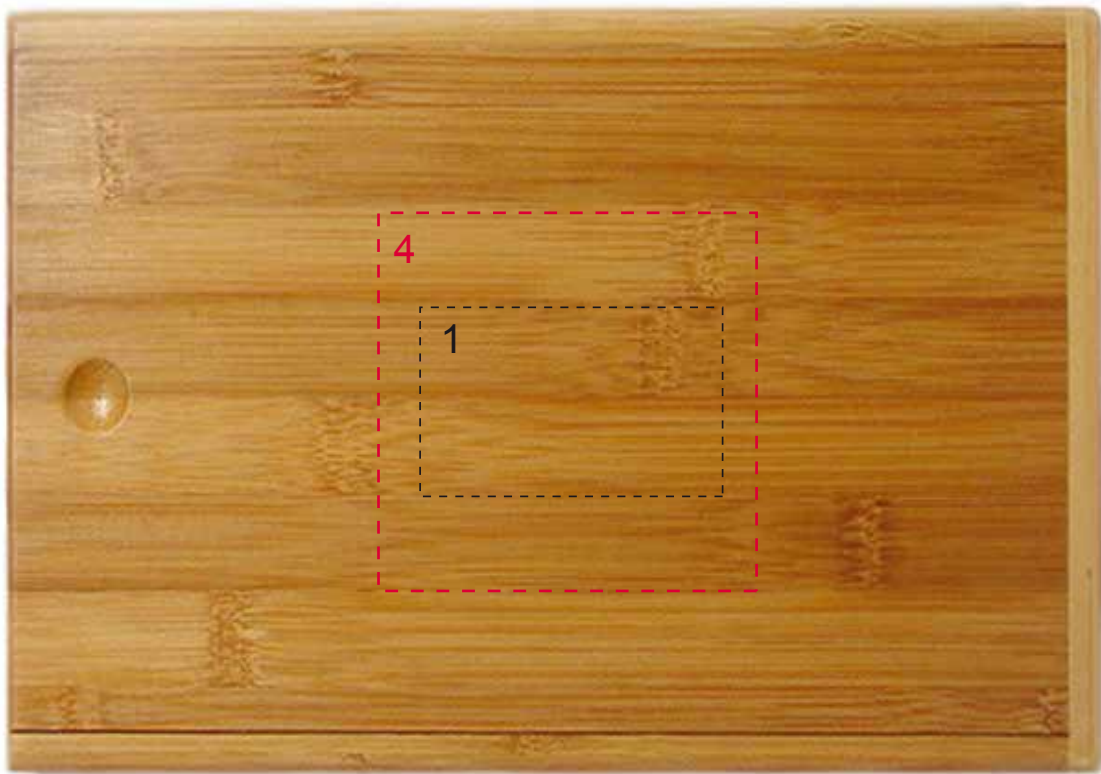

**MO8416**

**50%**

**Position**

**Print size (mm)**

**Print code (no of colors)**

- 1: Top box
- 2: Bottle opener
- 3: Cheese knife
- 4: Top box Laser

- 80x50
- 30x5
- 35x35
- 100x100

- P2(4), PD3(8)/C
- P2(1), LY(1)/C
- LY(1)/C
- LC(1)/C