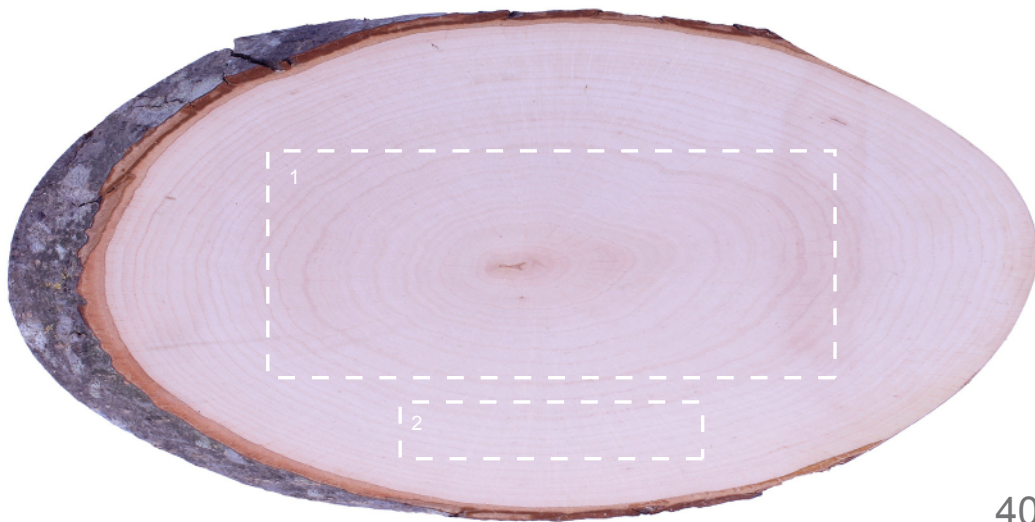

MO8862

50%

Position

Print size (mm)

Print code (no of colors)

1: Front LASER

150x60

LC(1)/B

2: Front PAD

80x15

P1(2)/B

40