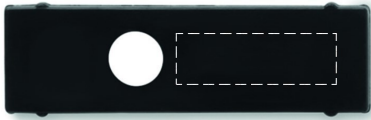

MO9137

Position

1. WEBCAM BLOCKER
2. MAGNETIC KEY FRONT
3. MAGNETIC KEY BACK

Print Size (mm)

- 20 mm x 6 mm
15 mm x 6 mm
15 mm x 6 mm

Print Code (no of colors)

- DO1(8),P1(1)
DO1(8),P1(1)
P1(1),DO1(8)

Handling Code: B

1. WEBCAM BLOCKER

2. MAGNETIC KEY FRONT

3. MAGNETIC KEY BACK