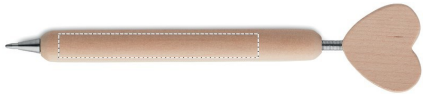

MO9704

Position

1. BARREL RIGHT HANDED
2. BARREL LEFT HANDED
3. HEART FRONT
4. HEART BACK

Print size (mm)

- 70 mm x 8 mm
70 mm x 8 mm
15 mm x 15 mm
15 mm x 15 mm

Print code (no of colours)

- P1(4),L1(1)
L1(1),P1(4)
P1(4),L1(1)
P1(4),L1(1)

Handling code: Z

1. BARREL RIGHT HANDED

2. BARREL LEFT HANDED

3. HEART FRONT

4. HEART BACK