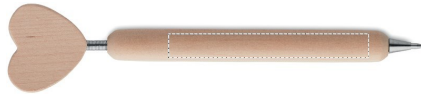

MO9704

Position

1. BARREL RIGHT HANDED
2. BARREL LEFT HANDED
3. HEART FRONT
4. HEART BACK

Print size (mm)

- 70 mm x 8 mm
70 mm x 8 mm
15 mm x 15 mm
15 mm x 15 mm

Print code (no of colours)

- P1(4),L1(1)
L1(1),P1(4)
P1(4),L1(1)
P1(4),L1(1)

Handling code: Z

1. BARREL RIGHT HANDED

2. BARREL LEFT HANDED

3. HEART FRONT

4. HEART BACK